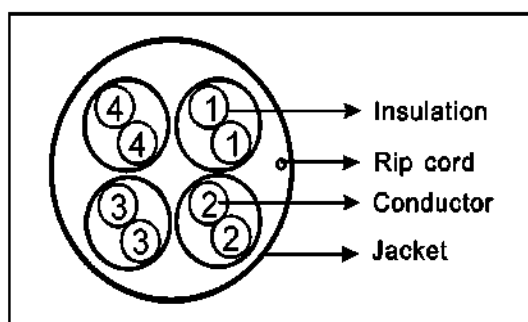

TECHNICAL DATA SHEET : 1825 UTP CAT5E LSZH

4. Electrical Performance (20°C)

Item	Parameter	Note
Conductor resistance	$\leq 11.5 \Omega/100m$	
Insulation resistance	$\geq 5000 M\Omega Km (DC 500V \text{ Charged } 1Min)$	
Voltage endurance	DC 1000V/min	
Mutual capacitance	$\leq 5.6 nF/100m$	
Core-core resistance unbalance	$\leq 5.0\%$	

High frequency performance

Item	Attenuation $\leq dB/100m$	RL $\geq dB/100m$	N E X T $\geq dB/100m$	P S N E X T $\geq dB/100m$	A C R-F $\geq dB/100m$	P S A C R-F $\geq dB/100m$	NOTE
1MHz	3.0	17.0	60.0	57.0	57.4	54.4	100m FLUKE TIA Cat5e Chanel Test
4MHz	4.5	17.0	53.6	50.6	45.3	42.3	
10MHz	7.1	17.0	47.0	44.0	37.4	34.4	
16MHz	9.1	17.0	43.6	40.6	33.3	30.3	
20MHz	10.2	17.0	42.0	39.0	31.4	28.4	
25MHz	11.4	16.0	40.4	37.4	29.4	26.4	
31.25MHz	12.9	15.1	38.7	35.7	27.5	24.5	
62.5MHz	18.6	12.1	33.6	30.6	21.5	18.5	
100MHz	24.0	10.0	30.1	27.1	17.4	14.4	

5. Structure drawing

6. Color of twisted pair (Arabic numerals in structure drawing stand for the twisted pair)

Purchaser's Engagement:

Date:

Signature:

No.	Color of insulation	
1	White/blue	Blue
2	White/orange	Orange
3	White/green	Green
4	White/brown	Brown