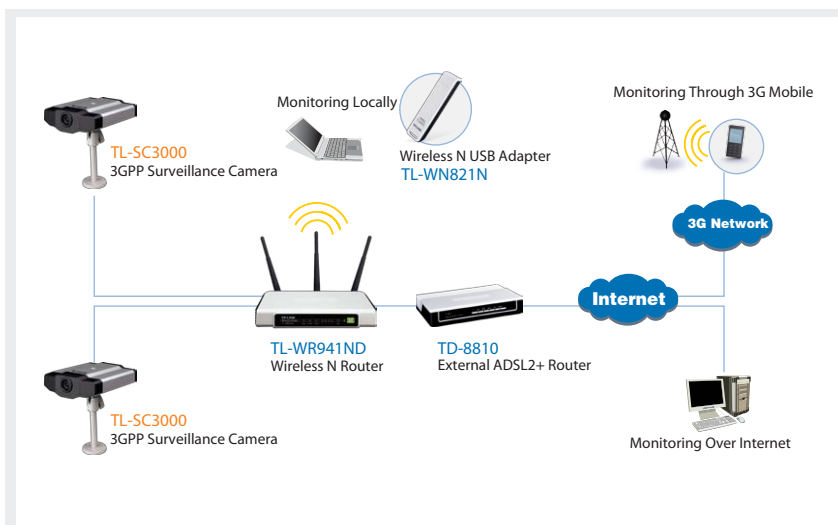

Specifications:

SPECIFICATIONS	TL-SC3000	
Network		
LAN Port	YES	
LAN Speed	10/100 Based-T Ethernet	
Supported Protocols	DDNS, PPPoE, DHCP, NTP, SNTP, TCP/IP, ICMP, SMTP, FTP, HTTP, RTP, RTSP	
Frame Rate	NTSC:30, PAL:25	
Number of Online Users	10	
Security	Multiple user access levels with password	
Web management software	YES (Control up to 16 network cameras simultaneously)	
Video / Audio		
Video Compression	MPEG4 / MJPEG	
Video Remote Control	YES	
Video Adjustment	Brightness, Contrast, Saturation and Hue	
Camera		
Image Sensor	1/3.6" image sensor	
Pixels	738(H) x 480(V)	
Lens	f3.6mm	
F-number	F2.0	
Viewing Angle	80°	55.6°
Shutter Speed	1 / 60 (1/50) to 1 / 100,000 sec.	
Min Illumination	1 Lux / F2.0	
Video Output	1.0 Vp-p, 75Ω	
BLC	AUTO	
White Balance	ATW	
Others		
Remote Control	YES	
Motion Detection	YES	
Power	DC12V, 1A	
Operating Temperature	0~40°C	
Humidity	85%	
Minimum Web Browsing Requirements	•Pentium 4 CPU 1.3 GHz or higher, or equivalent AMD •256 MB RAM •AGP graphics card, Direct Draw, 32MB RAM •Windows XP, Windows 2000 Server, ME, 98, DirectX 9.0 or later •Internet Explorer 6.x or later	
Dimensions (L x W x H)**	152.5 x 115.2 x 40.2 mm (6.00 x 4.54 x 1.58 in.)	
Shipping Weight	812g (1.79 lbs) including mounting bracket and power supply	
Indoor / Outdoor Application	Indoor	

Diagram:

Features:

- Remote access through Web Browser, Quicktime Player, Application Software
- Supports 3GPP
- Controls up to 16 network cameras simultaneously
- Up to 10 unicast users
- 1/3.6" Panasonic MOS sensor
- Both MJPEG and MPEG-4 codec are available
- Highest video transmission rate at 30fps(NTSC)/25fps(PAL) in VGA resolution
- Multi-level log-in authorization
- Multi-area, multi-level sensitivity motion detection
- Hybrid digital / analog video output

Package:

- TL-SC3000 3GPP Surveillance Camera
- Quick Installation Guide
- Adapter and power cord
- Bracket
- RJ45 network cable
- CD-ROM disc containing user manuals & the video viewer software

Related Products:

- Wireless N Router TL-WR941ND
- Wireless N USB Adapter TL-WN821N
- External ADSL2+ Router TD-8810

Specifications are subject to change without notice. is a registered trademark of TP-LINK Technologies Co., Ltd. Other brands and product names are trademarks or registered trademarks of their respective holders. No part of the specifications may be reproduced in any form or by any means or used to make any derivative such as translation, transformation, or adaptation without permission from TP-LINK Technologies Co., Ltd.