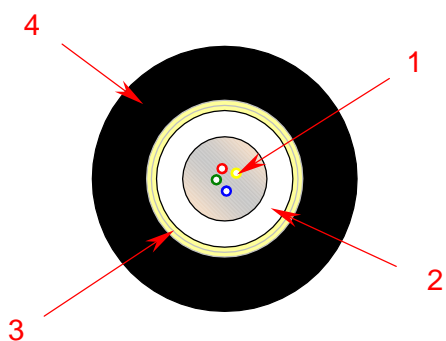

# Cable construction and colour code

CTC ADSS

FO cable with central tube  
Outdoor application; aerial fibre-optic drop cable

### Description:

- 1 Optical fibres
- 2 Central tube, gel-filled
- 3 Reinforcement of aramid yarns
- 4 Outer sheath (PE)

### Standard Colours:

Fibre #	Colour
1	Red
2	Green
3	Blue
4	Yellow
5	White
6	Grey
7	Brown
8	Violet
9	Turquoise
10	Black
11	Orange
12	Pink

Outer sheath Black